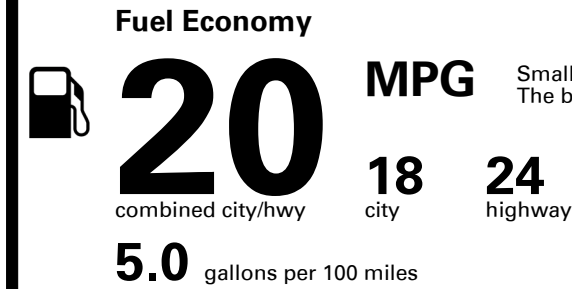

## Fuel Economy and Environment

Gasoline Vehicle

Small SUVs range from 14 to 118 MPG. The best vehicle rates 140 MPGe.

**You spend \$6,500**  
**more in fuel costs over 5 years**  
compared to the average new vehicle.