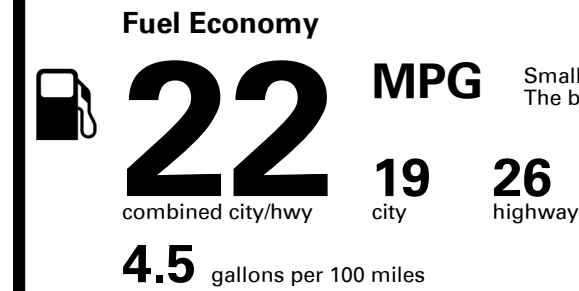

Inland Freight & Handling : $1,350.00

TOTAL PRICE: $60,400.00

241 A 2565HMORNI

SOLD TO: GA702 SHIPPED TO: GA702
GENESIS OF MACON
3020 RIVERSIDE DRIVE
MACON GA 31210

VIN: KMUMADTB9SU194104	ENGINE: G4KRA909029	EXTERIOR COLOR: UYUNI WHITE	INTERIOR/SEAT COLOR: OBSIDIAN BLACK/OBSIDIAN
MODEL: U0422A45	PORT OF ENTRY: BR	TRANSPORT: TRUCK	ACCESSORY WEIGHT: 18 lbs./ 8 kgs.

EMISSIONS:
This vehicle is certified to meet emission requirements in all 50 states

EPA DOT Fuel Economy and Environment

Gasoline Vehicle