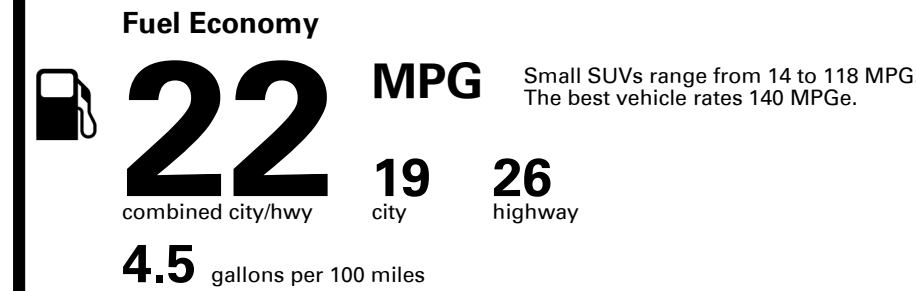

Inland Freight & Handling : $1,350.00

TOTAL PRICE: $59,940.00

302 A 3155HASIAN

SOLD TO: GA702 SHIPPED TO: GA702
GENESIS OF MACON
3020 RIVERSIDE DRIVE
MACON GA 31210

VIN: KMUMADTB7SU207772	ENGINE: G4KRA983958	EXTERIOR COLOR: UYUNI WHITE	INTERIOR/SEAT COLOR: OBSIDIAN BLACK/OBSIDIAN
MODEL: U0422A45	PORT OF ENTRY: BR	TRANSPORT: TRUCK	ACCESSORY WEIGHT: 16 lbs./ 7 kgs.

EMISSIONS:
This vehicle is certified to meet emission requirements in all 50 states

EPA DOT Fuel Economy and Environment

Gasoline Vehicle

You spend $5,000
more in fuel costs over 5 years compared to the average new vehicle.

Annual fuel cost $2,900