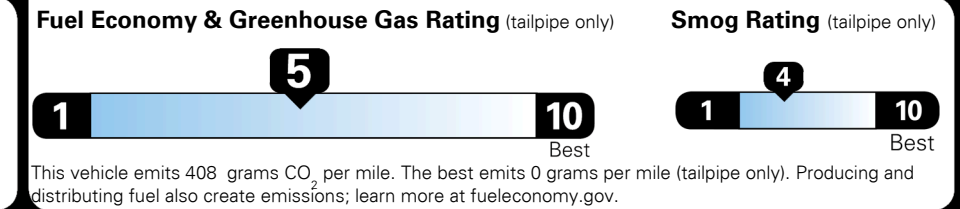

Actual results will vary for many reasons, including driving conditions and how you drive and maintain your vehicle. The average new vehicle gets 28 MPG and costs $9,500 to fuel over 5 years. Cost estimates are based on 15,000 miles per year at $ 4.25 per gallon. MPGe is miles per gasoline gallon equivalent. Vehicle emissions are a significant cause of climate change and smog.

fueleconomy.gov

Calculate personalized estimates and compare vehicles

GOVERNMENT 5-STAR SAFETY RATINGS

Overall Vehicle Score ★ ★ ★ ★ ★

Based on the combined rating of frontal, side and rollover. Should ONLY be compared to other vehicles of similar size and weight.

Frontal Crash	Driver Passenger	★ ★ ★ ★ ★
Based on the risk of injury in a frontal impact. Should ONLY be compared to other vehicles of similar size and weight.		
Side Crash	Front seat Rear seat	★ ★ ★ ★ ★
Based on the risk of injury in a side impact.		
Rollover		★ ★ ★ ★
Based on the risk of rollover in a single-vehicle crash.		

Star ratings range from 1 to 5 stars (★★★★★) with 5 being the highest.
Source: National Highway Traffic Safety Administration (NHTSA).
www.safercar.gov or 1-888-327-4236

Manufacturer's suggested retail price includes manufacturer's recommended pre-delivery service. Gasoline license and title fees state and local taxes and dealer installed options and accessories are not included in the manufacturer's suggested retail price. This label has been affixed to this vehicle by Genesis Motor America, pursuant to the requirements of 15 U.S.C. 1231 et seq. which prohibits its removal or alteration prior to delivery to the ultimate purchaser.

PARTS CONTENT INFORMATION

FOR VEHICLES IN THIS CARLINE: U.S./CANADIAN PARTS CONTENT: 3 %

MAJOR SOURCES OF FOREIGN PARTS CONTENT: KOREA: 85 %

FOR THIS VEHICLE: FINAL ASSEMBLY POINT: ULSAN, KOREA

COUNTRY OF ORIGIN:

ENGINE: KOREA TRANSMISSION: KOREA

Note: Parts content does not include final assembly, distribution, or other non-parts costs.