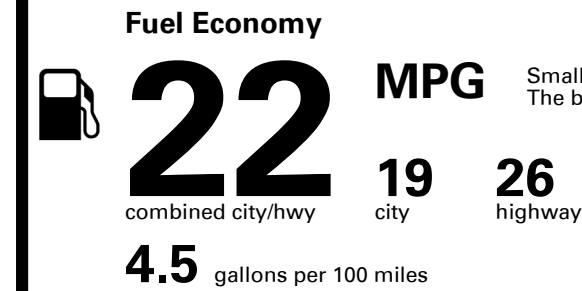

Inland Freight & Handling : $1,350.00

TOTAL PRICE: $59,855.00

235 A 1275HLAKE

SOLD TO: GA702 SHIPPED TO: GA702
GENESIS OF MACON
3020 RIVERSIDE DRIVE
MACON GA 31210

VIN: KMUMADTB6SU175803	ENGINE: G4KRA801357	EXTERIOR COLOR: UYUNI WHITE	INTERIOR/SEAT COLOR: OBSIDIAN BLACK/OBSIDIAN
MODEL: U0422A45	PORT OF ENTRY: BR	TRANSPORT: TRUCK	ACCESSORY WEIGHT: 14 lbs./ 6 kgs.

EMISSIONS:
This vehicle is certified to meet emission requirements in all 50 states

EPA DOT Fuel Economy and Environment

Gasoline Vehicle

Small SUVs range from 14 to 118 MPG. The best vehicle rates 140 MPGe.

You spend $5,000
more in fuel costs over 5 years compared to the average new vehicle.

Annual fuel cost $2,900

Fuel Economy & Greenhouse Gas Rating (tailpipe only)