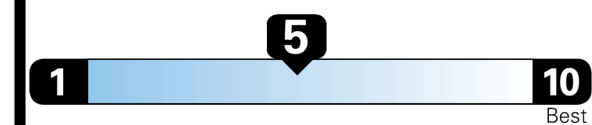

2025 GV70 2.5T SPORT PRESTIGE AWD

THE GENESIS EXPERIENCE

- 3 Yr / 36K Complimentary Maintenance
- 3 Yr / 36K Complimentary Service Valet *
- 3 Yr Complimentary Map Care ·
- Complimentary Genesis Connected Services *
- * Exclusions may apply, see retailer for details

STANDARD FEATURES:

ADVANCED SAFETY TECHNOLOGY

- Forward Collision-Avoidance Assist
- Lane Keeping Assist
- Lane Following Assist
- Driver Attention Warning
- Blind-Spot Collision Avoidance-Assist
- Rear Cross-Traffic Collision Avoidance-Assist
- Parking Distance Warning - Reverse
- Rearview Camera
- Safe Exit Assist
- Rear Occupant Alert

POWERTRAIN TECHNOLOGY

- 2.5L Inline 4 Turbo GDI (300 HP / 311 lb.-ft)
- 8-speed Automatic Transmission

EXTERIOR

- 19-inch Alloy Wheels
- Power Hands-Free Smart Liftgate w/ Auto Open
- Heated Outside Mirrors w/ Turn-Signal Indicator
- High Beam Assist

COMFORT & CONVENIENCE

- Leatherette Seating Surfaces
- Power Driver's Seat with 4-Way Power Lumbar
- Power Front Passenger Seat
- Heated Front Seats
- Smart Cruise Control
- Intelligent Speed Limit Assist
- Highway Driving Assist

COMFORT & CONVENIENCE(cont.)

- 8" Digital Cluster + Analog Gauges

MULTIMEDIA & CONNECTIVITY

- 14.5" Navigation System w/AM/FM/HD Radio™
- SiriusXM® Radio w/90-day trial subscription; Not Available in AK & HI
- Apple CarPlay® & Android Auto™
- Genesis Connected Services
- Wireless Phone Charger
- Fingerprint Authentication System

Additional Standard Features

- Carpeted Floor Mats

Full Tank of Gas

GENESIS WARRANTY

- 5-year/60,000-mile New Vehicle Warranty*
- 10-year/100,000-mile Powertrain Warranty*
- 7-year/Unlimited-mile Anti-perforation Warranty*
- * Limited warranties, see dealer for details

Manufacturer's Suggested Retail Price: $45,700.00