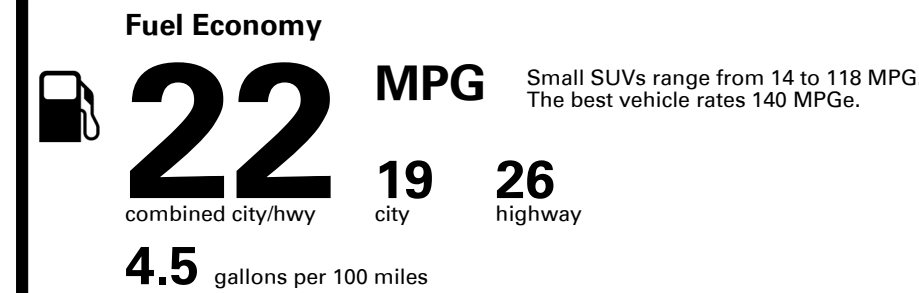

Inland Freight & Handling : $1,350.00

SOLD TO: GA702 SHIPPED TO: GA702
GENESIS OF MACON
3020 RIVERSIDE DRIVE
MACON GA 31210

VIN: KMUMADTB4SU198125	ENGINE: G4KRA935445	EXTERIOR COLOR: UYUNI WHITE	INTERIOR/SEAT COLOR: OBSIDIAN BLACK/OBSIDIAN
MODEL: U0422A45	PORT OF ENTRY: BR	TRANSPORT: TRUCK	ACCESSORY WEIGHT: 8 lbs./ 4 kgs.

EMISSIONS:
This vehicle is certified to meet emission requirements in all 50 states

TOTAL PRICE: $60,040.00

EPA DOT Fuel Economy and Environment

Gasoline Vehicle

You spend $5,000
more in fuel costs over 5 years compared to the average new vehicle.

Annual fuel cost $2,900

Fuel Economy & Greenhouse Gas Rating (tailpipe only)

Smog Rating (tailpipe only)

This vehicle emits 408 grams CO₂ per mile. The best emits 0 grams per mile (tailpipe only). Producing and distributing fuel also create emissions; learn more at fueleconomy.gov.

Actual results will vary for many reasons, including driving conditions and how you drive and maintain your vehicle. The average new vehicle gets 28 MPG and costs $9,500 to fuel over 5 years. Cost estimates are based on 15,000 miles per year at $ 4.25 per gallon. MPG is miles per gasoline gallon equivalent. Vehicle emissions are a significant cause of climate change and smog.

fueleconomy.gov

Calculate personalized estimates and compare vehicles

GOVERNMENT 5-STAR SAFETY RATINGS

Overall Vehicle Score	★★★★★
Based on the combined rating of frontal, side and rollover. Should ONLY be compared to other vehicles of similar size and weight.	
Frontal Crash	★★★★★
Based on the risk of injury in a frontal impact. Should ONLY be compared to other vehicles of similar size and weight.	
Side Crash	★★★★★
Based on the risk of injury in a side impact.	
Rollover	★★★★
Based on the risk of rollover in a single-vehicle crash.	

Star ratings range from 1 to 5 stars (★★★★★) with 5 being the highest.
Source: National Highway Traffic Safety Administration (NHTSA).
www.safercar.gov or 1-888-327-4236

Manufacturer's suggested retail price includes manufacturer's recommended pre-delivery service. Gasoline license and title fees state and local taxes and dealer installed options and accessories are not included in the manufacturer's suggested retail price. This label has been affixed to this vehicle by Genesis Motor America, pursuant to the requirements of 15 U.S.C. 1231 et seq. which prohibits its removal or alteration prior to delivery to the ultimate purchaser.

PARTS CONTENT INFORMATION		
FOR VEHICLES IN THIS CARLINE:	U.S./CANADIAN PARTS CONTENT:	3 %
MAJOR SOURCES OF FOREIGN PARTS CONTENT:	KOREA: 85 %	
FOR THIS VEHICLE:	FINAL ASSEMBLY POINT:	ULSAN, KOREA
	COUNTRY OF ORIGIN:	
ENGINE: KOREA	TRANSMISSION: KOREA	
Note: Parts content does not include final assembly, distribution, or other non-parts costs.