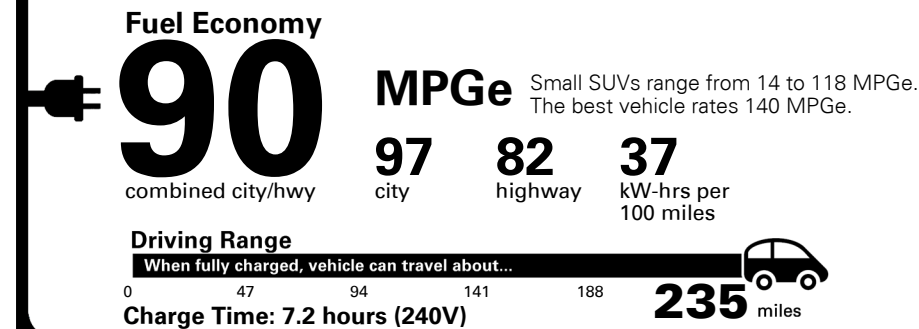

TOTAL PRICE: \$72,040.00

52 A 3515HLAKE

Inland Freight & Handling : \$1,450.00

EPA DOT Fuel Economy and Environment

You save \$5,000
in fuel costs over 5 years compared to the average new vehicle.

Annual fuel cost \$900

Fuel Economy & Greenhouse Gas Rating (tailpipe only)

Smog Rating (tailpipe only)

Actual results will vary for many reasons, including driving conditions and how you drive and maintain your vehicle. The average new vehicle gets 28 MPG and costs \$9,500 to fuel over 5 years. Cost estimates are based on 15,000 miles per year at \$0.16 per kW-hr. MPGe is miles per gasoline gallon equivalent. Vehicle emissions are a significant cause of climate change and smog.