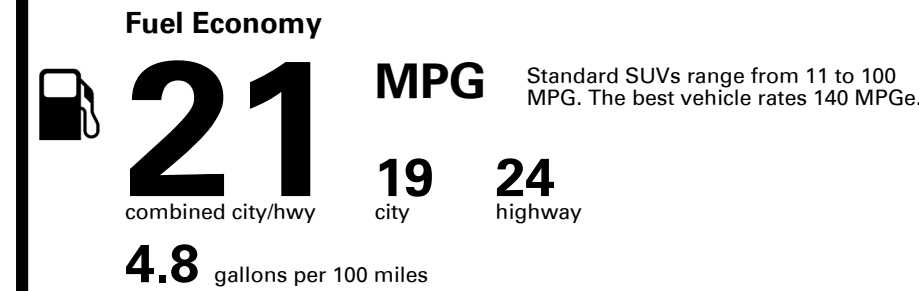

EMISSIONS:
 This vehicle is certified to meet emission requirements in all 50 states

Inland Freight & Handling : \$1,350.00

TOTAL PRICE: \$64,975.00

EPA DOT Fuel Economy and Environment

Gasoline Vehicle

You spend \$5,750
 more in fuel costs over 5 years compared to the average new vehicle.

Annual fuel cost \$3,050

Fuel Economy & Greenhouse Gas Rating (tailpipe only)

Smog Rating (tailpipe only)

This vehicle emits 427 grams CO₂ per mile. The best emits 0 grams per mile (tailpipe only). Producing and distributing fuel also create emissions; learn more at fueleconomy.gov.