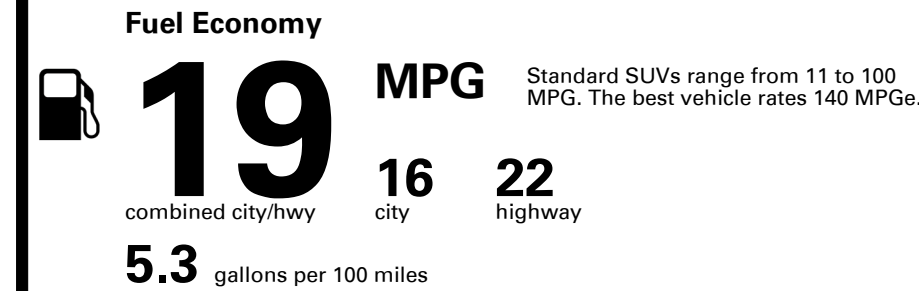

TOTAL PRICE: \$82,744.00

355 A 0135HDON

EMISSIONS:
This vehicle is certified to meet emission requirements in all 50 states

EPA DOT Fuel Economy and Environment

Gasoline Vehicle

You spend \$7,250
more in fuel costs over 5 years
compared to the average new vehicle.

Annual fuel cost \$3,350

Fuel Economy & Greenhouse Gas Rating (tailpipe only)

Smog Rating (tailpipe only)

This vehicle emits 480 grams CO₂ per mile. The best emits 0 grams per mile (tailpipe only). Producing and distributing fuel also create emissions; learn more at fueleconomy.gov.