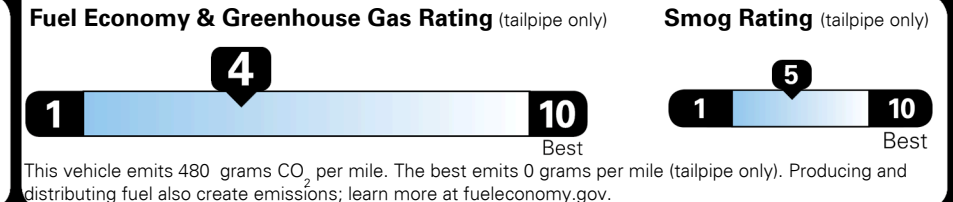

Additional Standard Features

- Carpeted Floor Mats

Full Tank of Gas

GENESIS WARRANTY

- 5-year/60,000-mile New Vehicle Warranty*
- 10-year/100,000-mile Powertrain Warranty*
- 7-year/Unlimited-mile Anti-perforation Warranty*
- Limited warranties, see dealer for details

Manufacturer's Suggested Retail Price: $79,800.00

ADDED FEATURES:

- *SAVILE SILVER(SSS) Paint $650.00
- Accessories
- *Cargo Net $50.00
- *Cross Bars $484.00
- *Cargo Tray $160.00
- *Fragrance Cartridge $150.00

SOLD TO: GA702 SHIPPED TO: GA702
GENESIS OF MACON
3020 RIVERSIDE DRIVE
MACON GA 31210

VIN: KMUHEESC9SU261550	ENGINE: G6DSRA577609	EXTERIOR COLOR: SAVILE SILVER	INTERIOR/SEAT COLOR: GLACIER
MODEL: V0492A65	PORT OF ENTRY: BR	TRANSPORT: TRUCK	ACCESSORY WEIGHT: 20 lbs./ 9 kgs.

EMISSIONS:
This vehicle is certified to meet emission requirements in all 50 states

Inland Freight & Handling : $1,350.00

TOTAL PRICE: $82,644.00

EPA DOT Fuel Economy and Environment

Gasoline Vehicle

Fuel Economy

19 MPG
combined city/hwy

16 MPG
city

22 MPG
highway

5.3 gallons per 100 miles

Standard SUVs range from 11 to 100 MPG. The best vehicle rates 140 MPGe.

You spend $7,250
more in fuel costs over 5 years compared to the average new vehicle.

Annual fuel cost $3,350

Actual results will vary for many reasons, including driving conditions and how you drive and maintain your vehicle. The average new vehicle gets 28 MPG and costs $9,500 to fuel over 5 years. Cost estimates are based on 15,000 miles per year at $ 4.25 per gallon. MPGe is miles per gasoline gallon equivalent. Vehicle emissions are a significant cause of climate change and smog.

fueleconomy.gov
Calculate personalized estimates and compare vehicles

GOVERNMENT 5-STAR SAFETY RATINGS

This vehicle has not been rated by the government for overall vehicle score, frontal crash, side crash or rollover risk.

Source: National Highway Traffic Safety Administration (NHTSA).
www.safercar.gov or 1-888-327-4236

Manufacturer's suggested retail price includes manufacturer's recommended pre-delivery service. Gasoline license and title fees state and local taxes and dealer installed options and accessories are not included in the manufacturer's suggested retail price. This label has been affixed to this vehicle by Genesis Motor America, pursuant to the requirements of 15 U.S.C. 1231 et seq. which prohibits its removal or alteration prior to delivery to the ultimate purchaser.

PARTS CONTENT INFORMATION

FOR VEHICLES IN THIS CARLINE: U.S./CANADIAN PARTS CONTENT: 3 %

MAJOR SOURCES OF FOREIGN PARTS CONTENT: KOREA: 85 %

FOR THIS VEHICLE: FINAL ASSEMBLY POINT: ULSAN, KOREA

COUNTRY OF ORIGIN:

ENGINE: KOREA TRANSMISSION: KOREA

Note: Parts content does not include final assembly, distribution, or other non-parts costs.