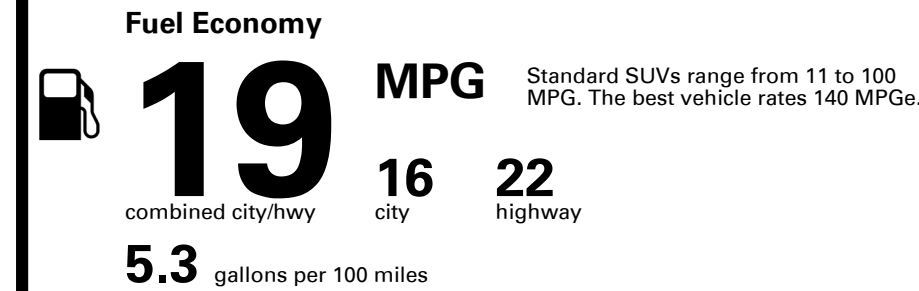

EMISSIONS:
 This vehicle is certified to meet emission requirements in all 50 states

Inland Freight & Handling : \$1,450.00

TOTAL PRICE: \$82,744.00

EPA DOT Fuel Economy and Environment

Gasoline Vehicle

You spend \$7,250
 more in fuel costs over 5 years compared to the average new vehicle.

Annual fuel cost \$3,350

Fuel Economy & Greenhouse Gas Rating (tailpipe only)

Smog Rating (tailpipe only)

This vehicle emits 480 grams CO₂ per mile. The best emits 0 grams per mile (tailpipe only). Producing and distributing fuel also create emissions; learn more at fueleconomy.gov.