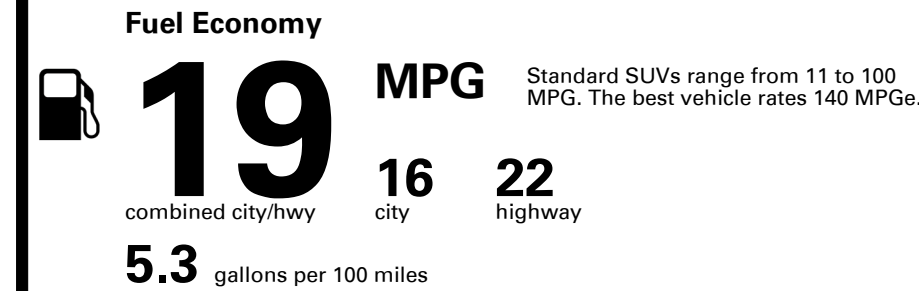

Inland Freight & Handling : \$1,350.00

TOTAL PRICE: \$81,950.00

353 A 3445HTREAS

EPA DOT Fuel Economy and Environment

Gasoline Vehicle

You spend \$7,250
 more in fuel costs over 5 years compared to the average new vehicle.

Annual fuel cost \$3,350

Fuel Economy & Greenhouse Gas Rating (tailpipe only)

Smog Rating (tailpipe only)

This vehicle emits 480 grams CO₂ per mile. The best emits 0 grams per mile (tailpipe only). Producing and distributing fuel also create emissions; learn more at fueleconomy.gov.