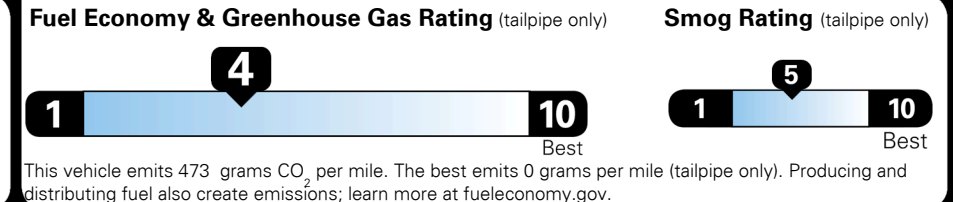

Full Tank of Gas

GENESIS WARRANTY

- 5-year/60,000-mile New Vehicle Warranty*
- 10-year/100,000-mile Powertrain Warranty*
- 7-year/Unlimited-mile Anti-perforation Warranty*
- Limited warranties, see retailer for details

Manufacturer's Suggested Retail Price: $82,330.00

ADDED FEATURES:

- *UYUNI WHITE(UYH) Paint $650.00
- Accessories
- *Cargo Net $55.00
- *Crossbars $520.00
- *First Aid Kit $65.00
- *Fragrance Cartridges $160.00
- *NFC Key Card $30.00
- *Side Steps $755.00

SOLD TO: GA702 SHIPPED TO: GA702
GENESIS OF MACON
3020 RIVERSIDE DRIVE
MACON GA 31210

Inland Freight & Handling : $1,495.00

VIN: KMUHEESC2TU299316	EXTERIOR COLOR: UYUNI WHITE	INTERIOR/SEAT COLOR: GLACIER
MODEL: V0492A65	PORT OF ENTRY: BR	TRANSPORT: TRUCK
ACCESSORY WEIGHT: 47 lbs./ 21 kgs.		227 A 2176HGLOVI

TOTAL PRICE: $86,060.00

EMISSIONS:
This vehicle is certified to meet emission requirements in all 50 states

EPA DOT Fuel Economy and Environment

Gasoline Vehicle

Fuel Economy

19 MPG
combined city/hwy

16 MPG
city

22 MPG
highway

5.3 gallons per 100 miles

Standard SUVs range from 12 to 115 MPG. The best vehicle rates 146 MPGe.

You spend $8,000
more in fuel costs over 5 years compared to the average new vehicle.

Annual fuel cost $3,300

Actual results will vary for many reasons, including driving conditions and how you drive and maintain your vehicle. The average new vehicle gets 29 MPG and costs $8,500 to fuel over 5 years. Cost estimates are based on 15,000 miles per year at $ 4.15 per gallon. MPGe is miles per gasoline gallon equivalent. Vehicle emissions are a significant cause of climate change and smog.

fueleconomy.gov
Calculate personalized estimates and compare vehicles

GOVERNMENT 5-STAR SAFETY RATINGS

This vehicle has not been rated by the government for overall vehicle score, frontal crash, side crash or rollover risk.

Source: National Highway Traffic Safety Administration (NHTSA).
www.safercar.gov or 1-888-327-4236

Manufacturer's suggested retail price includes manufacturer's recommended pre-delivery service. Gasoline license and title fees state and local taxes and dealer installed options and accessories are not included in the manufacturer's suggested retail price. This label has been affixed to this vehicle by Genesis Motor America, pursuant to the requirements of 15 U.S.C. 1231 et seq. which prohibits its removal or alteration prior to delivery to the ultimate purchaser.

PARTS CONTENT INFORMATION

FOR VEHICLES IN THIS CARLINE: U.S./CANADIAN PARTS CONTENT: 3 %

MAJOR SOURCES OF FOREIGN PARTS CONTENT: KOREA: 80 %

FOR THIS VEHICLE: FINAL ASSEMBLY POINT: ULSAN, KOREA

COUNTRY OF ORIGIN:

ENGINE: KOREA TRANSMISSION: KOREA

Note: Parts content does not include final assembly, distribution, or other non-parts costs.