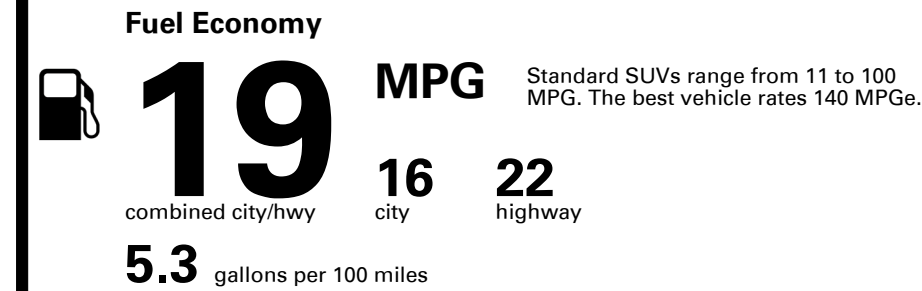

TOTAL PRICE: \$82,824.00

EMISSIONS:
 This vehicle is certified to meet emission requirements in all 50 states

EPA DOT Fuel Economy and Environment

Gasoline Vehicle

You spend \$7,250
 more in fuel costs over 5 years compared to the average new vehicle.