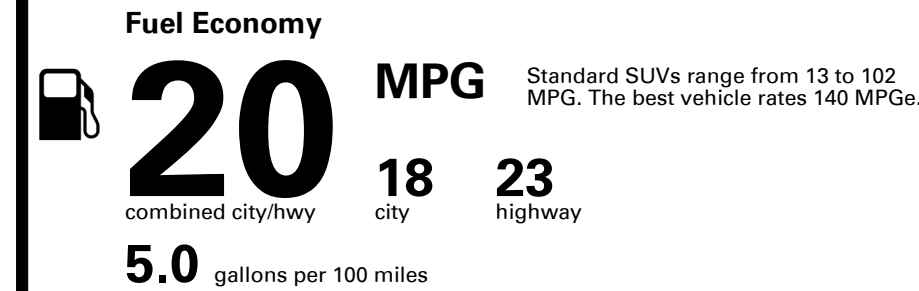

ADDED FEATURES:

- *CAPRI BLUE(NRB) Paint $575.00
- *Advanced Package: $7,350.00
  - Leather Seating Surfaces
  - Power Folding 3rd Row
  - Surround View Monitor / Blind-Spot View Monitor
  - Remote Smart Parking Assist
  - Parking Collision-Avoidance Assist - Reverse
  - Lexicon® Premium Audio / Head-Up Display
  - 3-Zone Climate Control / Heated 2nd Row Seats
  - Power Cushion Extension, Bolster, and Ergo Motion (Driver)

*Prestige Package: $5,050.00

- 22-inch Alloy Wheels
- Nappa Leather Seating Surfaces / Suede Headliner
- 12.3" 3D Digital Instrument Cluster
- Active Noise Control / Forward Attention Warning
- Power & Ventilated 2nd Row Seats (Outboard)
- Power Door Closure / Power Rear Door Shades
- Removes Power Folding 3rd Row

Accessories

- *Cargo Tray, Reversible $160.00
- *Roadside Assistance Kit $100.00
- *Illuminated Door Scuff Plates $395.00

*Protection Package $370.00

- All Season Fitted Liners & Mudguards

Inland Freight & Handling : $1,195.00

TOTAL PRICE: $79,795.00

131 A 1134HVIKIN

SOLD TO: GA702   **SHIPPED TO: GA702**
GENESIS OF MACON
3010 RIVERSIDE DRIVE
MACON GA 31210

VIN: KMUHCESC8RU148138	ENGINE: G6DSPA126415	EXTERIOR COLOR: CAPRI BLUE	INTERIOR/SEAT COLOR: OBSIDIAN BLACK/OBSIDIAN
MODEL: V0462A65	PORT OF ENTRY: BR	TRANSPORT: TRUCK	ACCESSORY WEIGHT: 0 lbs./ 0 kgs.

EMISSIONS:
This vehicle is certified to meet emission requirements in all 50 states

EPA DOT Fuel Economy and Environment

Gasoline Vehicle

You spend $6,250
more in fuel costs over 5 years compared to the average new vehicle.

Annual fuel cost $3,200

Fuel Economy & Greenhouse Gas Rating (tailpipe only)

Smog Rating (tailpipe only)

This vehicle emits 448 grams CO₂ per mile. The best emits 0 grams per mile (tailpipe only). Producing and distributing fuel also create emissions; learn more at fueleconomy.gov.

Actual results will vary for many reasons, including driving conditions and how you drive and maintain your vehicle. The average new vehicle gets 28 MPG and costs $9,750 to fuel over 5 years. Cost estimates are based on 15,000 miles per year at $ 4.30 per gallon. MPGe is miles per gasoline gallon equivalent. Vehicle emissions are a significant cause of climate change and smog.

fueleconomy.gov

Calculate personalized estimates and compare vehicles

GOVERNMENT 5-STAR SAFETY RATINGS

This vehicle has not been rated by the government for overall vehicle score, frontal crash, side crash or rollover risk.

Source: National Highway Traffic Safety Administration (NHTSA).
www.safercar.gov or 1-888-327-4236

Manufacturer's suggested retail price includes manufacturer's recommended pre-delivery service. Gasoline license and title fees state and local taxes and dealer installed options and accessories are not included in the manufacturer's suggested retail price. This label has been affixed to this vehicle by Genesis Motor America, pursuant to the requirements of 15 U.S.C. 1231 et seq. which prohibits its removal or alteration prior to delivery to the ultimate purchaser.

PARTS CONTENT INFORMATION

FOR VEHICLES IN THIS CARLINE: U.S./CANADIAN PARTS CONTENT: 3 %

MAJOR SOURCES OF FOREIGN PARTS CONTENT: KOREA: 80 %

FOR THIS VEHICLE: FINAL ASSEMBLY POINT: ULSAN, KOREA

COUNTRY OF ORIGIN:

ENGINE: KOREA   TRANSMISSION: KOREA

Note: Parts content does not include final assembly, distribution, or other non-parts costs.