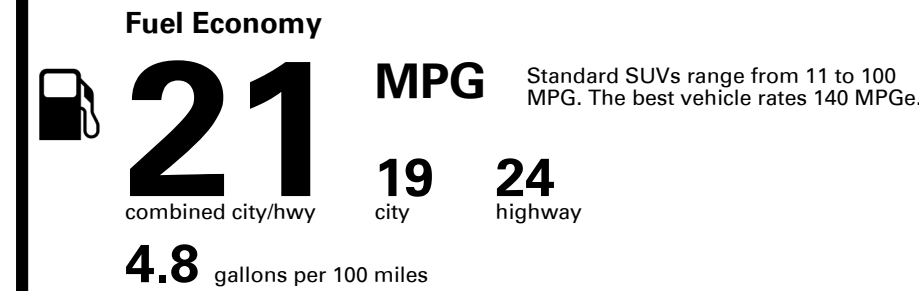

## EPA DOT Fuel Economy and Environment

Gasoline Vehicle

**You spend \$5,750**  
 more in fuel costs over 5 years compared to the average new vehicle.

**Annual fuel cost \$3,050**