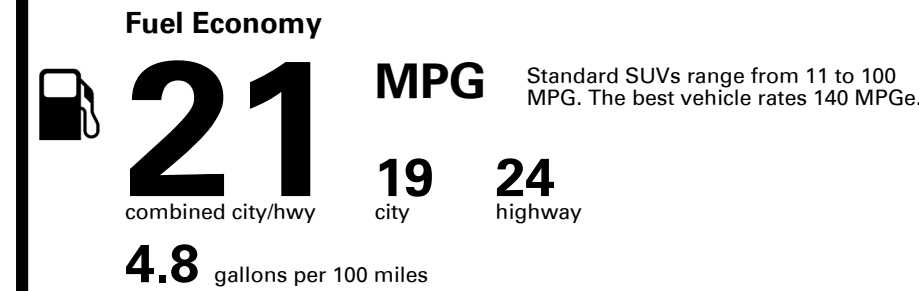

EMISSIONS:
 This vehicle is certified to meet emission requirements in all 50 states

Inland Freight & Handling : \$1,350.00

TOTAL PRICE: \$67,875.00

EPA DOT Fuel Economy and Environment

Gasoline Vehicle

You spend \$5,750
 more in fuel costs over 5 years compared to the average new vehicle.

Annual fuel cost \$3,050

Fuel Economy & Greenhouse Gas Rating (tailpipe only)

Smog Rating (tailpipe only)

This vehicle emits 427 grams CO₂ per mile. The best emits 0 grams per mile (tailpipe only). Producing and distributing fuel also create emissions; learn more at fueleconomy.gov.