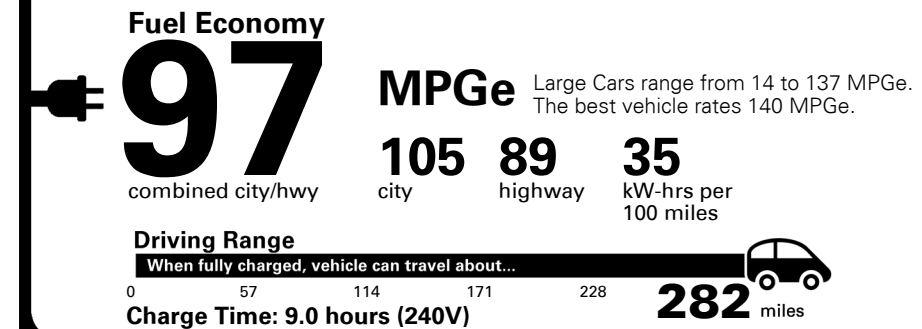

## EPA DOT Fuel Economy and Environment

**Electric Vehicle**

**You save \$5,750**  
in fuel costs over 5 years compared to the average new vehicle.

**Annual fuel cost \$800**