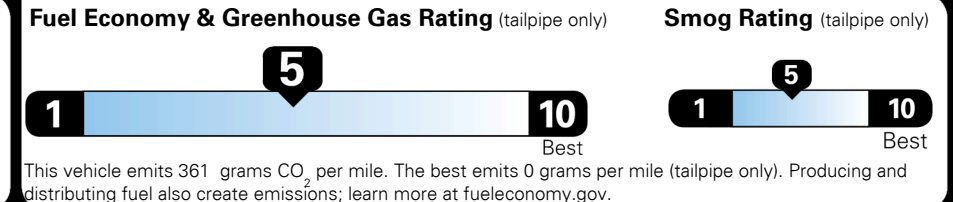

- Carpeted Floor Mats

Full Tank of Gas

GENESIS WARRANTY

- 5-year/60,000-mile New Vehicle Warranty*
- 10-year/100,000-mile Powertrain Warranty*
- 7-year/Unlimited-mile Anti-perforation Warranty*
- Limited warranties, see dealer for details

Manufacturer's Suggested Retail Price: $54,150.00

ADDED FEATURES:

- *TASMAN BLUE(URA) Paint $575.00
- *Advanced Package $4,700.00
  - 19-inch Alloy Wheels
  - Matte Finish Wood Trim
  - Ventilated Front Seats
  - Power Rear Sunshades
  - 3-Zone Climate Control
  - Power Trunk
  - Lexicon® Premium Audio
  - Panoramic Sunroof

Accessories

- *Cargo Tray, Reversible $160.00
- *First Aid Kit $45.00
- *Bumper Appliqué $85.00
- *Wheel Locks $85.00

SOLD TO: GA702 SHIPPED TO: GA702
GENESIS OF MACON
3010 RIVERSIDE DRIVE
MACON GA 31210

VIN: KMTGB4SCXRU214508	ENGINE: G4KRPA636378	EXTERIOR COLOR: TASMAN BLUE	INTERIOR/SEAT COLOR: OBSIDIAN BLACK/OBSIDIAN
MODEL: S1422A45	PORT OF ENTRY: BR	TRANSPORT: TRUCK	ACCESSORY WEIGHT: 14 lbs./ 6 kgs.

EMISSIONS:
This vehicle is certified to meet emission requirements in all 50 states

Inland Freight & Handling : $1,195.00

TOTAL PRICE: $60,995.00

EPA DOT Fuel Economy and Environment

Gasoline Vehicle

Fuel Economy

25 MPG
combined city/hwy

22 city
30 highway

4.0 gallons per 100 miles

Large Cars range from 14 to 140 MPG. The best vehicle rates 140 MPGe.

You spend $3,250
more in fuel costs over 5 years compared to the average new vehicle.

Annual fuel cost $2,600

Actual results will vary for many reasons, including driving conditions and how you drive and maintain your vehicle. The average new vehicle gets 28 MPG and costs $9,750 to fuel over 5 years. Cost estimates are based on 15,000 miles per year at $ 4.30 per gallon. MPGe is miles per gasoline gallon equivalent. Vehicle emissions are a significant cause of climate change and smog.

fueleconomy.gov
Calculate personalized estimates and compare vehicles

GOVERNMENT 5-STAR SAFETY RATINGS

Overall Vehicle Score	Not Rated		
Based on the combined rating of frontal, side and rollover. Should ONLY be compared to other vehicles of similar size and weight.			
Frontal Crash	Driver	Passenger	★★★★★
Based on the risk of injury in a frontal impact. Should ONLY be compared to other vehicles of similar size and weight.			
Side Crash	Front seat	Rear seat	Not Rated
Based on the risk of injury in a side impact.			
Rollover	★★★★★		
Based on the risk of rollover in a single-vehicle crash.			

Manufacturer's suggested retail price includes manufacturer's recommended pre-delivery service. Gasoline license and title fees state and local taxes and dealer installed options and accessories are not included in the manufacturer's suggested retail price. This label has been affixed to this vehicle by Genesis Motor America, pursuant to the requirements of 15 U.S.C. 1231 et seq. which prohibits its removal or alteration prior to delivery to the ultimate purchaser.

Scan this QR code for general model information and options

Star ratings range from 1 to 5 stars (★★★★★) with 5 being the highest.
Source: National Highway Traffic Safety Administration (NHTSA).
www.safercar.gov or 1-888-327-4236

PARTS CONTENT INFORMATION

FOR VEHICLES IN THIS CARLINE: U.S./CANADIAN PARTS CONTENT: 2 %

MAJOR SOURCES OF FOREIGN PARTS CONTENT: KOREA: 80 %

FOR THIS VEHICLE: FINAL ASSEMBLY POINT: ULSAN, KOREA

COUNTRY OF ORIGIN:

ENGINE: KOREA TRANSMISSION: KOREA

Note: Parts content does not include final assembly, distribution, or other non-parts costs.