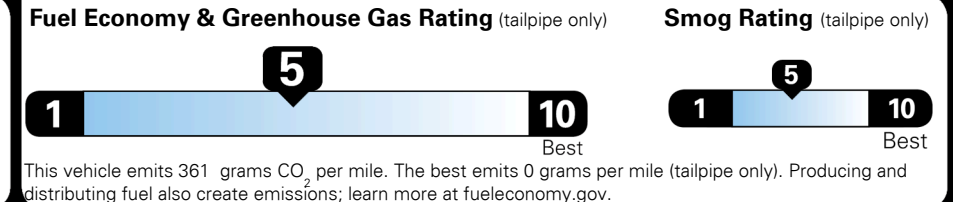

*Sport Prestige Package $4,850.00

- *Cargo Tray, Reversible $160.00
- *First Aid Kit $45.00
- *All Season Fitted Liners $220.00
- *Mudguards $140.00
- *Wheel Locks $85.00

Accessories

- *Cargo Tray, Reversible $160.00
- *First Aid Kit $45.00
- *All Season Fitted Liners $220.00
- *Mudguards $140.00
- *Wheel Locks $85.00

Inland Freight & Handling : $1,195.00

SOLD TO: GA702 SHIPPED TO: **GA702**
GENESIS OF MACON
3010 RIVERSIDE DRIVE
MACON GA 31210

VIN: KMTGA4SC1RU221852	ENGINE: G4KRPA676923	EXTERIOR COLOR: VIK BLACK	INTERIOR/SEAT COLOR: VANILLA BEIGE/VANILLA
MODEL: S1422A45	PORT OF ENTRY: BR	TRANSPORT: TRUCK	ACCESSORY WEIGHT: 19 lbs./ 9 kgs.

EMISSIONS:
This vehicle is certified to meet emission requirements in all 50 states

TOTAL PRICE: $66,120.00

EPA DOT Fuel Economy and Environment

Gasoline Vehicle

Fuel Economy

25 MPG
combined city/hwy

22 city
30 highway

4.0 gallons per 100 miles

Large Cars range from 14 to 137 MPG. The best vehicle rates 140 MPGe.

You spend $3,250
more in fuel costs over 5 years compared to the average new vehicle.

Annual fuel cost $2,600

Actual results will vary for many reasons, including driving conditions and how you drive and maintain your vehicle. The average new vehicle gets 28 MPG and costs $9,750 to fuel over 5 years. Cost estimates are based on 15,000 miles per year at $ 4.30 per gallon. MPGe is miles per gasoline gallon equivalent. Vehicle emissions are a significant cause of climate change and smog.

fueleconomy.gov
Calculate personalized estimates and compare vehicles

GOVERNMENT 5-STAR SAFETY RATINGS

Overall Vehicle Score ★ ★ ★ ★ ★
Based on the combined rating of frontal, side and rollover. Should ONLY be compared to other vehicles of similar size and weight.

Frontal Crash	Driver Passenger	★ ★ ★ ★ ★
Based on the risk of injury in a frontal impact. Should ONLY be compared to other vehicles of similar size and weight.		
Side Crash	Front seat Rear seat	★ ★ ★ ★ ★
Based on the risk of injury in a side impact.		
Rollover		★ ★ ★ ★ ★
Based on the risk of rollover in a single-vehicle crash.		

Manufacturer's suggested retail price includes manufacturer's recommended pre-delivery service. Gasoline license and title fees state and local taxes and dealer installed options and accessories are not included in the manufacturer's suggested retail price. This label has been affixed to this vehicle by Genesis Motor America, pursuant to the requirements of 15 U.S.C. 1231 et seq. which prohibits its removal or alteration prior to delivery to the ultimate purchaser.

Scan this QR code for general model information and options

Star ratings range from 1 to 5 stars (★★★★★) with 5 being the highest.
Source: National Highway Traffic Safety Administration (NHTSA).
www.safercar.gov or 1-888-327-4236

PARTS CONTENT INFORMATION

FOR VEHICLES IN THIS CARLINE: U.S./CANADIAN PARTS CONTENT: 2 %
MAJOR SOURCES OF FOREIGN PARTS CONTENT: KOREA: 80 %
FOR THIS VEHICLE: FINAL ASSEMBLY POINT: ULSAN, KOREA
COUNTRY OF ORIGIN:
ENGINE: KOREA TRANSMISSION: KOREA
Note: Parts content does not include final assembly, distribution, or other non-parts costs.