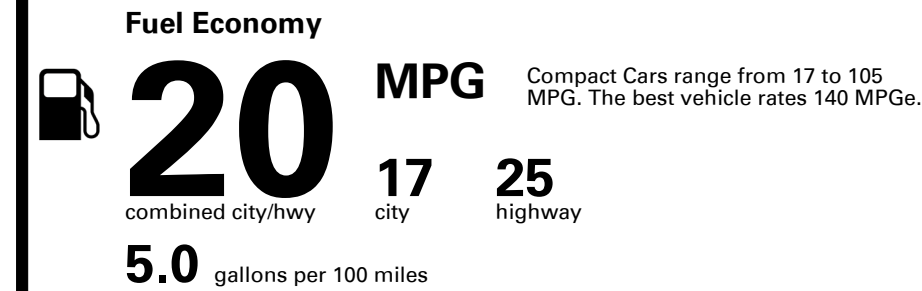

## EPA DOT Fuel Economy and Environment

Gasoline Vehicle

**You spend \$6,500**  
more in fuel costs over 5 years compared to the average new vehicle.

**Annual fuel cost \$3,200**

**Fuel Economy & Greenhouse Gas Rating** (tailpipe only)