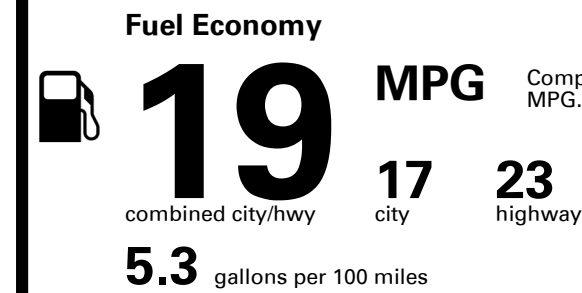

EMISSIONS:
This vehicle is certified to meet emission requirements in all 50 states

Inland Freight & Handling : \$1,250.00

TOTAL PRICE: \$59,240.00

270 A 2655HG

EPA DOT Fuel Economy and Environment

Gasoline Vehicle

Compact Cars range from 17 to 105 MPG. The best vehicle rates 140 MPGe.

You spend \$7,250
more in fuel costs over 5 years
compared to the average new vehicle.

Annual fuel cost \$3,350

Fuel Economy & Greenhouse Gas Rating (tailpipe only)