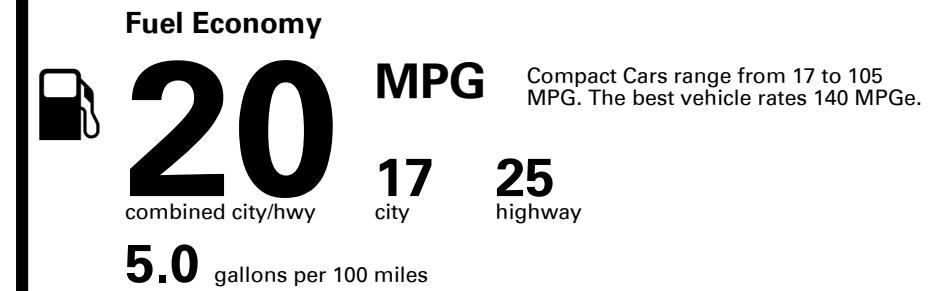

You spend \$6,500
more in fuel costs over 5 years
compared to the average new vehicle.

Annual fuel cost \$3,200

Fuel Economy & Greenhouse Gas Rating (tailpipe only)

Smog Rating (tailpipe only)

This vehicle emits 449 grams CO₂ per mile. The best emits 0 grams per mile (tailpipe only). Producing and distributing fuel also create emissions; learn more at fueleconomy.gov.