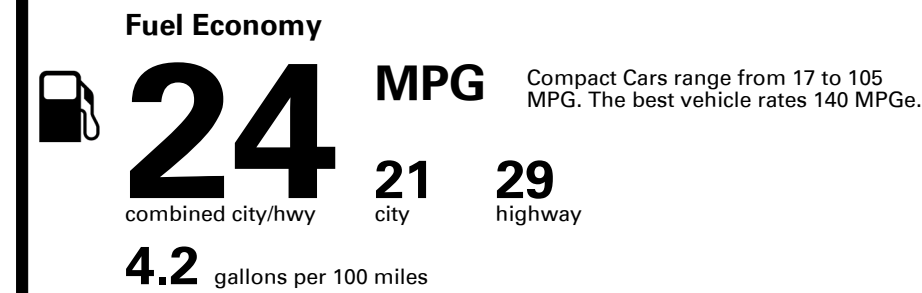

EMISSIONS:
 This vehicle is certified to meet emission requirements in all 50 states

TOTAL PRICE: \$48,710.00

EPA DOT Fuel Economy and Environment

Gasoline Vehicle

You spend \$3,750
 more in fuel costs over 5 years compared to the average new vehicle.