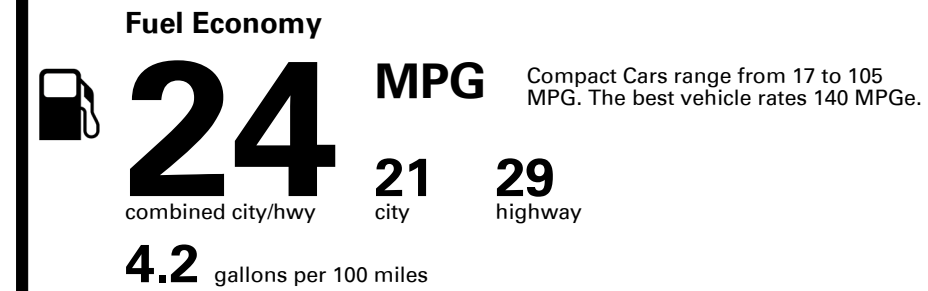

TOTAL PRICE: \$48,135.00

EMISSIONS:
 This vehicle is certified to meet emission requirements in all 50 states

EPA DOT Fuel Economy and Environment

Gasoline Vehicle

You spend \$3,750 more in fuel costs over 5 years compared to the average new vehicle.