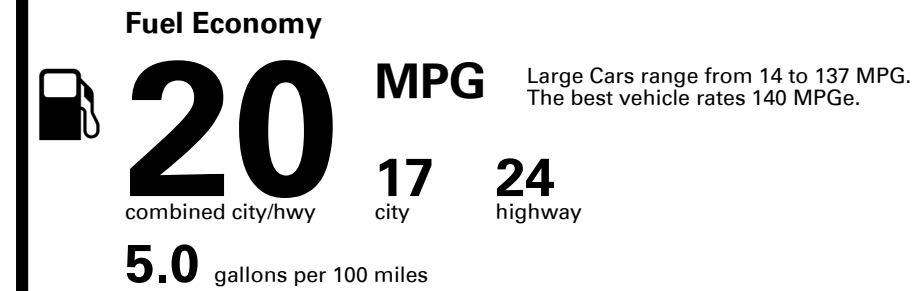

Inland Freight & Handling : \$1,350.00

TOTAL PRICE: \$101,740.00

10 A 3515HLAKE

EPA DOT Fuel Economy and Environment

Gasoline Vehicle

You spend \$6,500 more in fuel costs over 5 years compared to the average new vehicle.

Annual fuel cost \$3,200

Fuel Economy & Greenhouse Gas Rating (tailpipe only)

Smog Rating (tailpipe only)

This vehicle emits 441 grams CO₂ per mile. The best emits 0 grams per mile (tailpipe only). Producing and distributing fuel also create emissions; learn more at fueleconomy.gov.