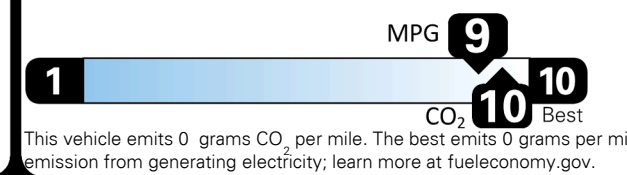

Inland Freight & Handling : \$1,450.00

TOTAL PRICE: \$76,705.00

EPA DOT Fuel Economy and Environment

You save \$5,000
 in fuel costs over 5 years compared to the average new vehicle.

Annual fuel cost \$900

Fuel Economy & Greenhouse Gas Rating (tailpipe only)

Smog Rating (tailpipe only)

Actual results will vary for many reasons, including driving conditions and how you drive and maintain your vehicle. The average new vehicle gets 28 MPG and costs \$9,500 to fuel over 5 years. Cost estimates are based on 15,000 miles per year at \$0.16 per kW-hr. MPGe is miles per gasoline gallon equivalent. Vehicle emissions are a significant cause of climate change and smog.