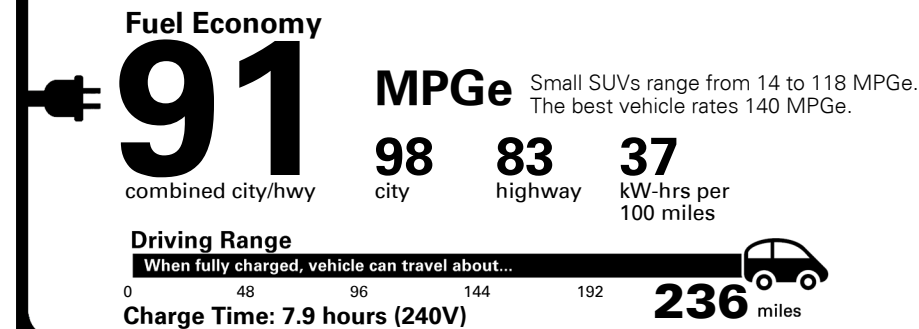

Inland Freight & Handling : \$1,450.00

TOTAL PRICE: \$76,705.00

EPA DOT Fuel Economy and Environment

You save \$5,000
 in fuel costs over 5 years compared to the average new vehicle.

Annual fuel cost \$900

Fuel Economy & Greenhouse Gas Rating (tailpipe only)

Smog Rating (tailpipe only)

Actual results will vary for many reasons, including driving conditions and how you drive and maintain your vehicle. The average new vehicle gets 28 MPG and costs \$9,500 to fuel over 5 years. Cost estimates are based on 15,000 miles per year at \$0.16 per kW-hr. MPGe is miles per gasoline gallon equivalent. Vehicle emissions are a significant cause of climate change and smog.