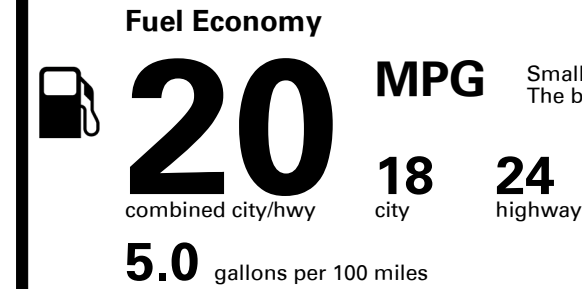

## EPA DOT Fuel Economy and Environment

Gasoline Vehicle

Small SUVs range from 14 to 118 MPG. The best vehicle rates 140 MPGe.

**You spend \$6,500**  
 more in fuel costs over 5 years compared to the average new vehicle.