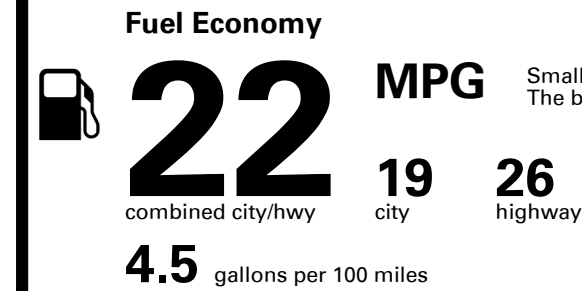

Inland Freight & Handling : $1,350.00

TOTAL PRICE: $60,505.00

260 A

SOLD TO: GA702 SHIPPED TO: GA702
GENESIS OF MACON
3020 RIVERSIDE DRIVE
MACON GA 31210

VIN: 5NMMADTB9SH026909	ENGINE: G4KRA864946	EXTERIOR COLOR: MAUNA RED	INTERIOR/SEAT COLOR: OBSIDIAN BLACK/OBSIDIAN
MODEL: U0422A45	PORT OF ENTRY: MA	TRANSPORT: TRUCK	ACCESSORY WEIGHT: 73 lbs./ 33 kgs.

EMISSIONS:
This vehicle is certified to meet emission requirements in all 50 states

EPA DOT Fuel Economy and Environment

Gasoline Vehicle

Small SUVs range from 14 to 118 MPG. The best vehicle rates 140 MPGe.

You spend $5,000
more in fuel costs over 5 years compared to the average new vehicle.

Annual fuel cost $2,900