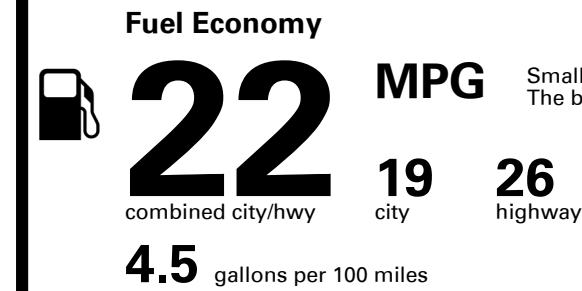

Inland Freight & Handling : $1,350.00

TOTAL PRICE: $59,865.00

199 A

SOLD TO: GA702
GENESIS OF MACON
3020 RIVERSIDE DRIVE
MACON GA 31210

SHIPPED TO: GA702

VIN: 5NMMADTB4SH024842	ENGINE: G4KRA841663	EXTERIOR COLOR: UYUNI WHITE	INTERIOR/SEAT COLOR: OBSIDIAN BLACK/OBSIDIAN
MODEL: U0422A45	PORT OF ENTRY: MA	TRANSPORT: TRUCK	ACCESSORY WEIGHT: 20 lbs./ 9 kgs.

EMISSIONS:
This vehicle is certified to meet emission requirements in all 50 states

EPA DOT Fuel Economy and Environment

Gasoline Vehicle

Small SUVs range from 14 to 118 MPG. The best vehicle rates 140 MPGe.

You spend $5,000
more in fuel costs over 5 years
compared to the average new vehicle.

Annual fuel cost $2,900

Fuel Economy & Greenhouse Gas Rating (tailpipe only)