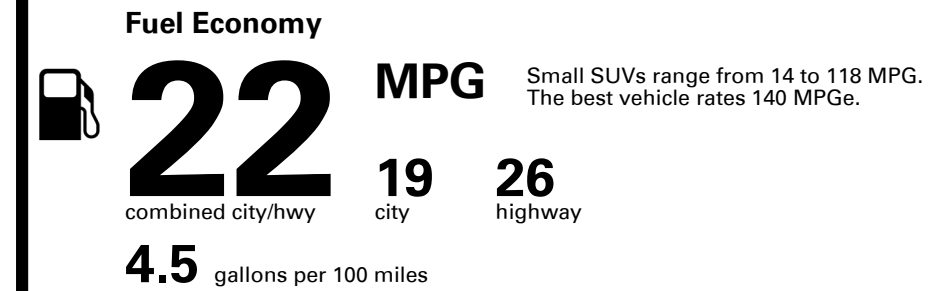

Inland Freight & Handling : $1,350.00

TOTAL PRICE: $59,940.00

283 A

SOLD TO: GA702 SHIPPED TO: GA702
GENESIS OF MACON
3020 RIVERSIDE DRIVE
MACON GA 31210

VIN: 5NMMADTB2SH029618	ENGINE: G4KRA923947	EXTERIOR COLOR: UYUNI WHITE	INTERIOR/SEAT COLOR: OBSIDIAN BLACK/OBSIDIAN
MODEL: U0422A45	PORT OF ENTRY: MA	TRANSPORT: TRUCK	ACCESSORY WEIGHT: 16 lbs./ 7 kgs.

EMISSIONS:
This vehicle is certified to meet emission requirements in all 50 states

EPA DOT Fuel Economy and Environment

Gasoline Vehicle

You spend $5,000
more in fuel costs over 5 years compared to the average new vehicle.

Annual fuel cost $2,900

Fuel Economy & Greenhouse Gas Rating (tailpipe only)

Smog Rating (tailpipe only)

This vehicle emits 408 grams CO₂ per mile. The best emits 0 grams per mile (tailpipe only). Producing and distributing fuel also create emissions; learn more at fueleconomy.gov.

Actual results will vary for many reasons, including driving conditions and how you drive and maintain your vehicle. The average new vehicle gets 28 MPG and costs $9,500 to fuel over 5 years. Cost estimates are based on 15,000 miles per year at $ 4.25 per gallon. MPGe is miles per gasoline gallon equivalent. Vehicle emissions are a significant cause of climate change and smog.

fueleconomy.gov

Calculate personalized estimates and compare vehicles

GOVERNMENT 5-STAR SAFETY RATINGS

Overall Vehicle Score	★★★★★
Based on the combined rating of frontal, side and rollover. Should ONLY be compared to other vehicles of similar size and weight.	
Frontal Crash	★★★★★
Based on the risk of injury in a frontal impact. Should ONLY be compared to other vehicles of similar size and weight.	
Side Crash	★★★★★
Based on the risk of injury in a side impact.	
Rollover	★★★★
Based on the risk of rollover in a single-vehicle crash.	

Star ratings range from 1 to 5 stars (★★★★★) with 5 being the highest.
Source: National Highway Traffic Safety Administration (NHTSA).
www.safercar.gov or 1-888-327-4236

Manufacturer's suggested retail price includes manufacturer's recommended pre-delivery service. Gasoline license and title fees state and local taxes and dealer installed options and accessories are not included in the manufacturer's suggested retail price. This label has been affixed to this vehicle by Genesis Motor America, pursuant to the requirements of 15 U.S.C. 1231 et seq. which prohibits its removal or alteration prior to delivery to the ultimate purchaser.

PARTS CONTENT INFORMATION

FOR VEHICLES IN THIS CARLINE: U.S./CANADIAN PARTS CONTENT: 25 %
MAJOR SOURCES OF FOREIGN PARTS CONTENT: KOREA: 70 %
FOR THIS VEHICLE: FINAL ASSEMBLY POINT: MONTGOMERY, ALABAMA
COUNTRY OF ORIGIN:
ENGINE: KOREA TRANSMISSION: KOREA
Note: Parts content does not include final assembly, distribution, or other non-parts costs.